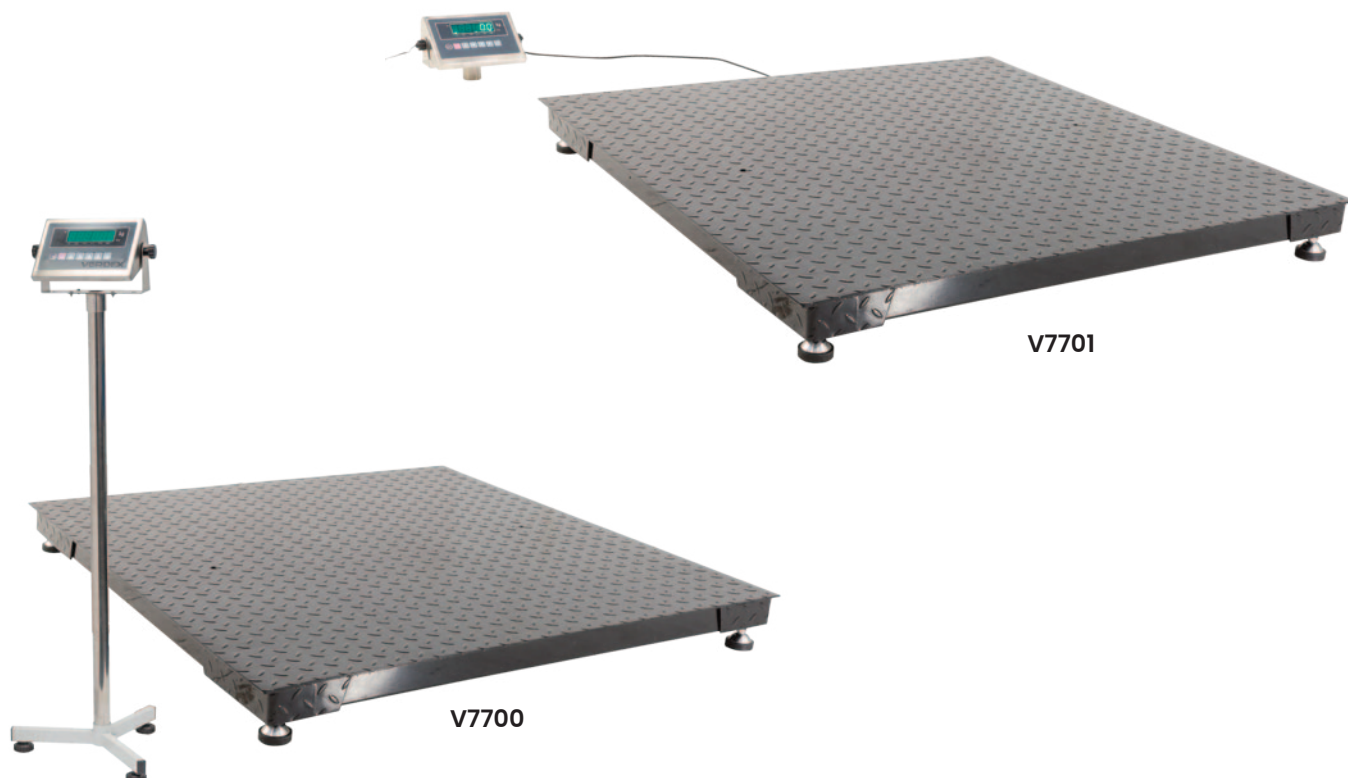

Floor Pallet Scales

- Great for weighing pallets and large bulky and heavy items
- Construction: Mild Steel
- Platform Size: 1200x1200mm
- Capacity: 2000kg & 3000kg
- Adjustable levelling feet for uneven ground
- Can be pit mounted so that it sits flush with the ground
- Low Profile 70mm height from ground level
- Weighs in 500g increments

Code	Details	Overall Dimensions LxWxH (mm)	Unit Weight (kg)
V7700	2000kg Capacity Floor Pallet Scales	1200x1200x70	77
V7701	3000kg Capacity Floor Pallet Scales	1200x1200x70	75

ABOUT VERDEX EQUIPMENT

At Verdex Equipment we have the largest range of manual handling and workplace materials handling equipment in Australia. This includes thousands of workplace and storage items suited to every workplace and lifting equipment and trolleys for almost every application. Our products aim to eliminate or reduce manual handling effort in the workplace, while boosting productivity and ensuring workplace safety.