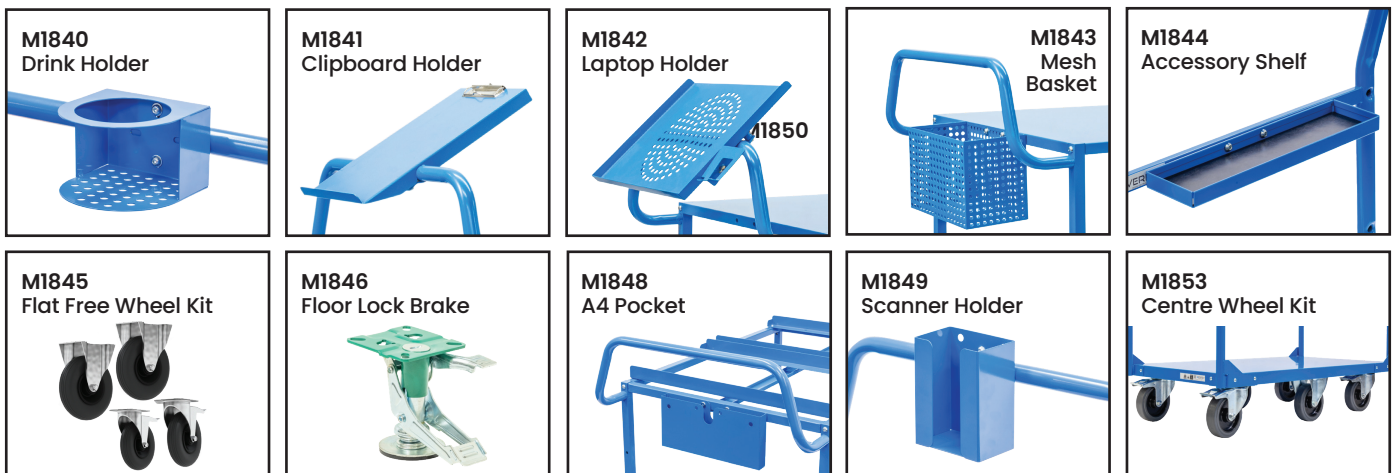

Heavy Duty Single Handle Platform Trolley

- Bolt together steel construction (supplied flatpack)
- Powder coated blue
- 160mm rubber castors :2 x fixed, 2 x swivel with brakes
- Load Capacity (with rubber castors): 500kg
- Optional 200mm diameter flat free wheel kit available
- Flat free wheel kit is ideal when using trolley on uneven ground
- Load Capacity (with wheel kit): 550kg
- Handle Height: 1000mm
- Platform Size: 1100x600mm
- Platform Height: 230mm
- Overall Size (LxWxH): 1200x610x990mm
- Unit Weight: 48kg

Code	Details
M1850	Heavy Duty Single Handle Platform Trolley
M1840	Drink Holder Attachment
M1841	Clipboard Holder Attachment
M1842	Laptop Holder Attachment
M1843	Mesh Basket Accessory
M1844	Accessory Shelf Attachment
M1853	Centre Wheel Kit with swivel brake
M1845	Flat Free Wheel Kit
M1848	A4 Pocket Holder
M1849	Scanner Holder Attachment