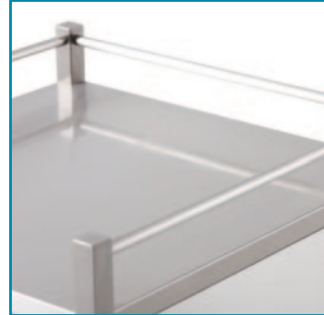

## Stainless Steel Instrument Trolleys

The following pages contain our range of stainless steel instrument trolleys. These instrument trolleys are ideal for areas where hygiene is essential.

- High grade 304 grade stainless steel
- 2 trolleys available with 2 sides and rail on 3 sides
- Rubber castors - 2 x swivel, 2 x swivel with brakes
- Front Castors feature locks
- Smooth welding

See more information on next page

M1548

Code	Details	Overall Size WxDxH (mm)	Castors (mm)	Unit Weight (kg)
M1530	Single Trolley, with Rails & No Drawer	500x500x900	95	11.2
M1531	Single Trolley, 1 Drawer	500x500x900	95	17.6
M1532	Single Trolley, 2 Drawer	500x500x900	95	23
M1533	Single Trolley, 3 Drawer	500x500x900	95	29.6
M1534	Single Trolley, 4 Drawer	500x500x900	95	34
M1535	Double Trolley, with Rails & No Drawer	800x500x900	95	14
M1536	Double Trolley, 1 Drawer	800x500x900	95	23
M1537	Double Trolley, 2 Drawer	800x500x900	95	32
M1538	Double Trolley, 2 Drawer (side by side)	800x500x900	95	25.7
M1539	Double Trolley, 4 Drawer (2 over 2)	800x500x900	95	36.4
M1540	Stainless Steel Trolley, 4 Half Drawers, 1 Full Drawer	800x500x970	95	43.8
M1541	Stainless Steel Trolley, 6 Drawers	900x500x970	95	55
M1542	Stainless Steel Trolley, 6 Half Drawers, 1 Full Drawer	800x500x970	95	55.5
M1543	Stainless Steel Trolley, 4 Half Drawers,	600x500x1070	95	44.6
M1546	Single Trolley, No Rail on top	500x500x900	95	10.5
M1547	Single Trolley, No Rail on top	600x500x900	95	11.4
M1548	Single Trolley, No Rail on top	800x500x900	95	14