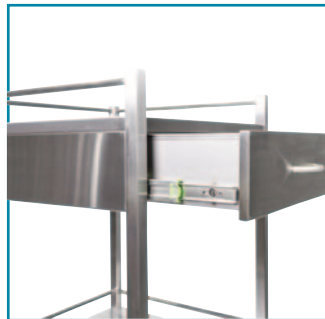

## Stainless Steel Instrument Trolleys

The following pages contain our range of stainless steel instrument trolleys. These instrument trolleys are ideal for areas where hygiene is essential.

- High grade 304 grade stainless steel
- 2 trolleys available with 2 sides and rail on 3 sides
- Rubber castors - 2 x swivel, 2 x swivel with brakes
- Front Castors feature locks
- Smooth welding

See more information on next page

M1548

Code	Details	Overall Size WxDxH (mm)	Castors (mm)	Unit Weight (kg)
M1530	Single Trolley, with Rails & No Drawer	500x500x900	95	11.2
M1531	Single Trolley, 1 Drawer	500x500x900	95	17.6
M1532	Single Trolley, 2 Drawer	500x500x900	95	23
M1533	Single Trolley, 3 Drawer	500x500x900	95	29.6
M1534	Single Trolley, 4 Drawer	500x500x900	95	34
M1535	Double Trolley, with Rails & No Drawer	800x500x900	95	14
M1536	Double Trolley, 1 Drawer	800x500x900	95	23
M1537	Double Trolley, 2 Drawer	800x500x900	95	32
M1538	Double Trolley, 2 Drawer (side by side)	800x500x900	95	25.7
M1539	Double Trolley, 4 Drawer (2 over 2)	800x500x900	95	36.4
M1540	Stainless Steel Trolley, 4 Half Drawers, 1 Full Drawer	800x500x970	95	43.8
M1541	Stainless Steel Trolley, 6 Drawers	900x500x970	95	55
M1542	Stainless Steel Trolley, 6 Half Drawers, 1 Full Drawer	800x500x970	95	55.5
M1543	Stainless Steel Trolley, 4 Half Drawers,	600x500x1070	95	44.6
M1546	Single Trolley, No Rail on top	500x500x900	95	10.5
M1547	Single Trolley, No Rail on top	600x500x900	95	11.4
M1548	Single Trolley, No Rail on top	800x500x900	95	14